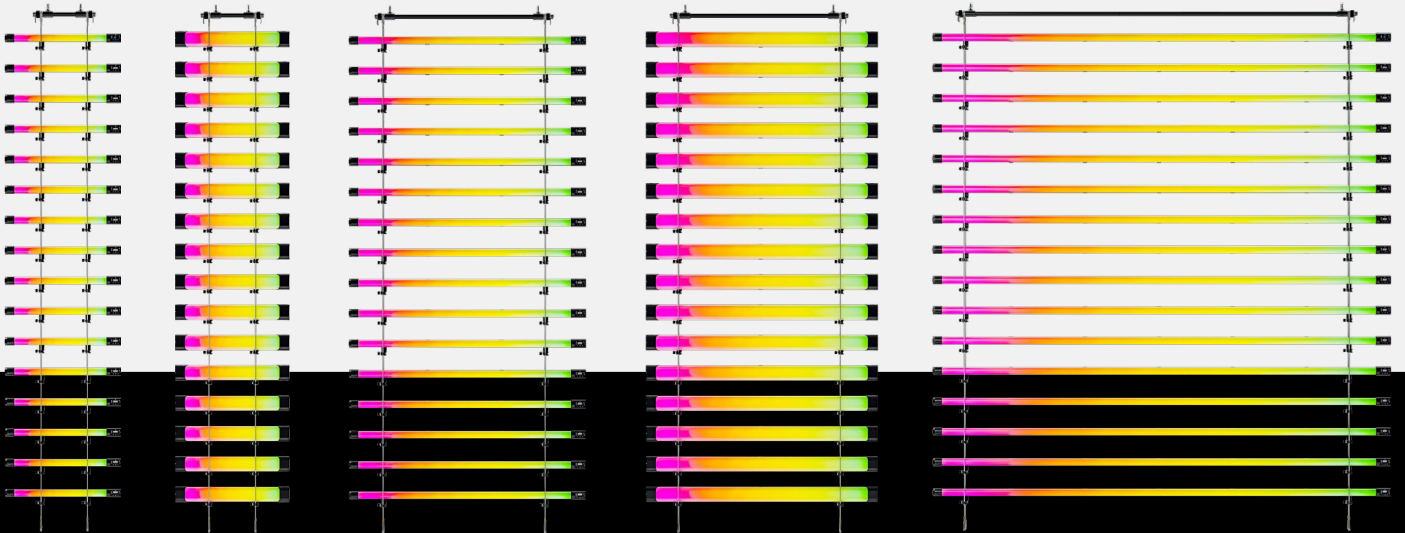

QUASAR SCIENCE

OSSSIUM

LADDERS

SMARTER RIGGING FOR DYNAMIC LIGHTING

The Ossium Ladder is a lightweight, flexible system designed to hang from any overhead fixing point. Precision-designed for agility and versatility, it presents a rapid way to effortlessly rig up to sixteen 2', 4', or 8' tube lights together for a powerful wall of light.

VIRTUAL PRODUCTION READY

Virtual production is even more accessible with the Ossium Ladder and connected Rainbow fixtures. Quickly build a wall of light to complement LED volumes, creating dynamic IBL with no extra LED walls. Benefit from a higher output, full-spectrum light source that seamlessly integrates and matches your video color space. Control up to 768 addressable pixels, offering unprecedented versatility in your lighting setups. With a max power draw of 1600W from 16 Rainbow fixtures, the Ossium Ladder ensures a powerful and efficient lighting solution for your virtual production.

AGILE & VERSATILE

The elegant simplicity of the Ossium Ladder is complemented by its slim profile, optimizing studio space and time. Two steel cables on each side are suspended from the lift bars with an eyelet on the lift bar brackets for easy fixing. Rainbow fixtures mount seamlessly onto the supporting 'L' brackets via the built-in NATO rail. Optional clamps are available to fix Crossfades when all you need is white light for a backing. Weighing in at just 17 lbs, the Ladder Rig simplifies your setup for a voluminous source of light in any space.

UP TO THE RIGORS OF RIGGING

Crafted by rigging professionals in collaboration with G-Force Grips, the Ossium Ladder boasts robust construction using high-quality materials. Despite its lightweight nature, it withstands the rigors of set life, offering a reliable and durable solution. Supporting up to 330 lbs of weight, the Quasar Science Ossium Ladder ensures stability and safety, providing you with the confidence to tackle any lighting setup on your creative journey.